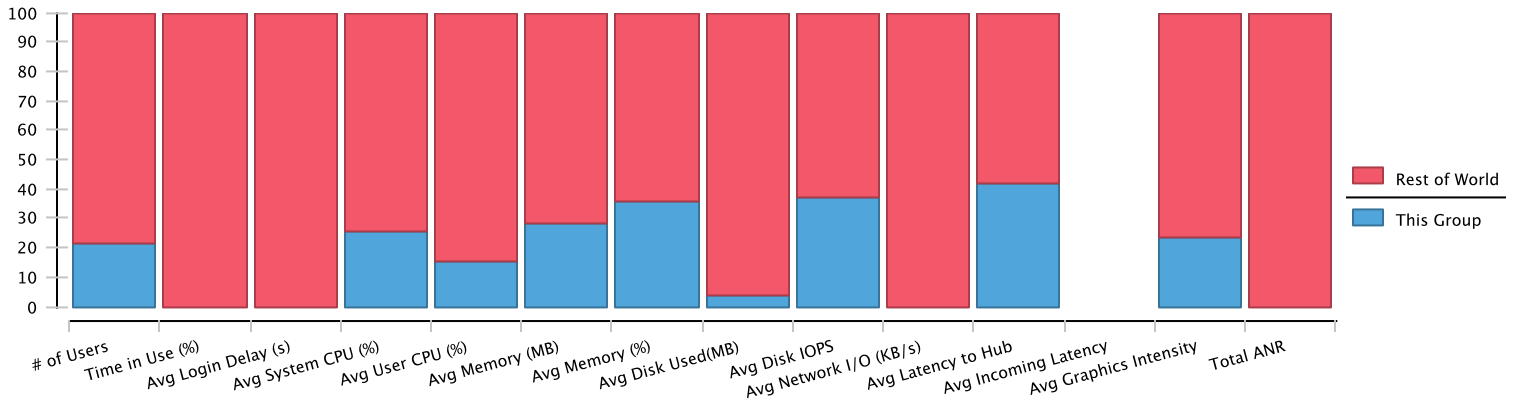

Machine group: VMware Host labvd01.lwl.corp

Machines in group: 12

Group Summary

Group	# of Users	Time in Use (%)	Avg. Login Delay (s)	Avg. System CPU (%)	Avg. User CPU (%)	Avg. Mem Used (MB)	Avg. Mem Used (%)	Avg. Disk Used (MB)	Avg. Disk I/O	Avg. Network KB/s	Avg. NRT to Hub	Avg. NRT Incoming	Avg. Graphics Intensity	Total ANR
Rest of World	11	9.42	0.02	0.81	0.61	0.37	20.40	94.30	1.70	6.11	1.18	0.00	33.57	45
VMware Host labvd01.lwl.corp	3	0.00	0.00	0.28	0.11	0.15	11.49	3.81	1.01	0.00	0.86	0.00	10.27	0

Top Active Machines - Details

Machine	# of Users	Time in Use (%)	Avg. Login Delay (s)	Avg. System CPU (%)	Avg. User CPU (%)	Avg. Mem Used (MB)	Avg. Mem Used (%)	Avg. Disk Used (MB)	Avg. Disk I/O	Avg. Network KB/s	Avg. NRT to Hub	Avg. NRT Incoming	Avg. Graphics Intensity	Total ANR
WXPX86-FL2-9	1	0.00	0.00	0.29	0.12	0.15	16.16	3.95	1.01	0.00	0.95	0.00	10.26	0
WXPX86-FL2-6	0	0.00	0.00	0.29	0.12	0.15	15.80	4.20	0.98	0.00	0.93	0.00	10.16	0
WXPX86-FL2-4	1	0.00	0.00	0.29	0.12	0.15	15.92	3.97	0.60	0.00	0.98	0.00	10.29	0
WXPX86-FL2-1	1	0.00	0.00	0.29	0.11	0.15	15.94	3.92	0.58	0.00	0.95	0.00	10.29	0
WXPX86-FL2-2	1	0.00	0.00	0.30	0.11	0.15	15.51	4.03	0.87	0.00	0.94	0.00	10.16	0
WXPX86-FL2-8	0	0.00	0.00	0.32	0.11	0.14	15.09	3.91	0.78	0.00	0.93	0.00	9.37	0
WXPX86-FL2-10	1	0.00	0.00	0.28	0.11	0.15	16.01	3.80	0.93	0.00	0.92	0.00	10.30	0
WXPX86-FL2-3	0	0.00	0.00	0.31	0.11	0.14	14.72	3.96	0.90	0.00	1.01	0.00	9.39	0
WXPX86-FL2-7	1	0.00	0.00	0.30	0.10	0.15	17.82	3.90	0.61	0.00	0.88	0.00	10.29	0
WXPX86-FL2-5	0	0.00	0.00	0.31	0.10	0.14	14.94	3.82	0.61	0.00	0.95	0.00	9.39	0