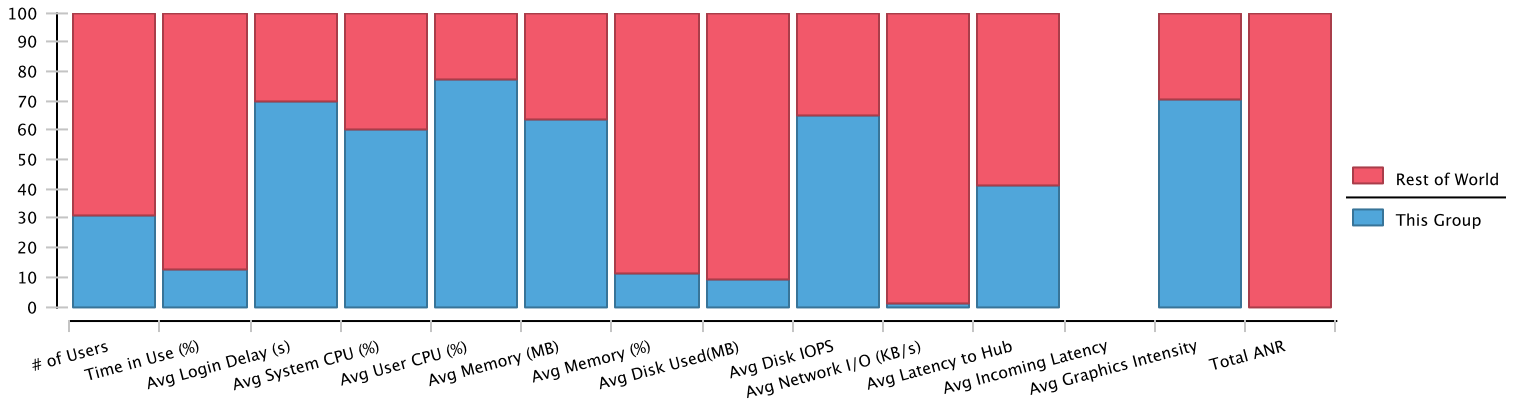

Machine group: Nissho Win7 Group 1

Machines in group: 6

Group Summary

Group	# of Users	Time in Use (%)	Avg. Login Delay (s)	Avg. System CPU (%)	Avg. User CPU (%)	Avg. Mem Used (MB)	Avg. Mem Used (%)	Avg. Disk Used (MB)	Avg. Disk I/O	Avg. Network KB/s	Avg. NRT to Hub	Avg. NRT Incoming	Avg. Graphics Intensity	Total ANR
Rest of World	9	21.91	0.02	1.46	1.09	0.55	24.19	242.01	3.03	16.16	1.44	0.00	64.32	45
Nissho Win7 Group 1	4	3.24	0.04	2.23	3.63	0.95	3.14	24.43	5.58	0.16	1.02	0.00	151.85	0

Top Active Machines - Details

Machine	# of Users	Time in Use (%)	Avg. Login Delay (s)	Avg. System CPU (%)	Avg. User CPU (%)	Avg. Mem Used (MB)	Avg. Mem Used (%)	Avg. Disk Used (MB)	Avg. Disk I/O	Avg. Network KB/s	Avg. NRT to Hub	Avg. NRT Incoming	Avg. Graphics Intensity	Total ANR
atl-11460	1	96.09	0.58	6.19	13.03	1.90	60.37	41.94	13.02	0.54	0.00	0.00	507.69	0
atl-11457	1	88.24	1.28	2.01	2.62	1.80	40.12	43.98	26.67	20.36	0.72	0.00	147.60	0
atl-11459	1	90.82	1.92	2.99	1.85	1.84	36.22	28.80	6.63	7.86	1.15	0.00	152.46	0
W7PX86-TR	1	0.00	0.00	0.14	0.05	0.31	25.61	15.02	0.61	0.00	1.34	0.00	5.25	0