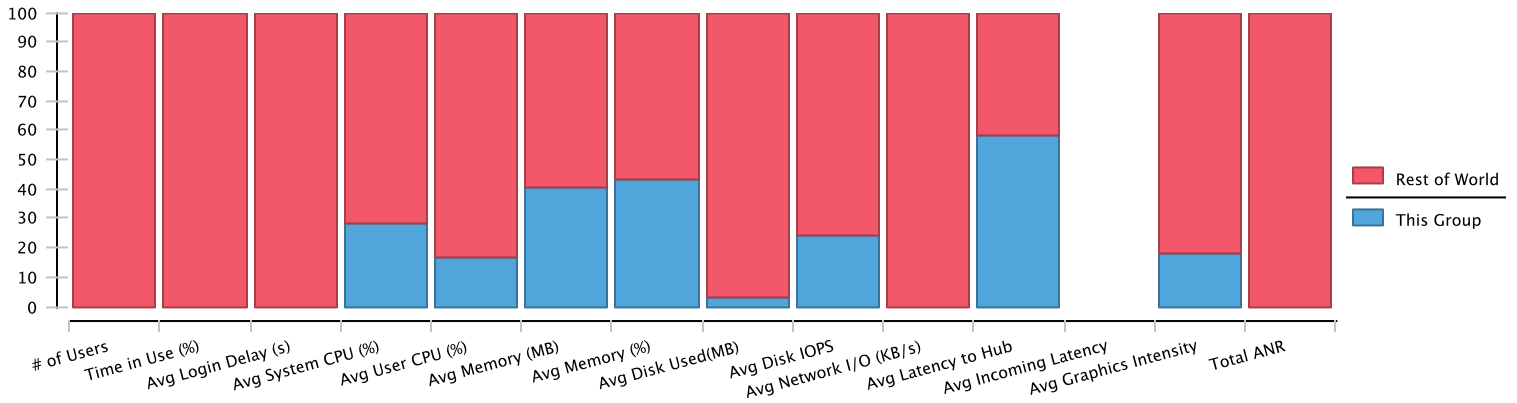

Machine group: VMware Host labvd04.lwl.corp

Machines in group: 13

Group Summary

Group	# of Users	Time in Use (%)	Avg. Login Delay (s)	Avg. System CPU (%)	Avg. User CPU (%)	Avg. Mem Used (MB)	Avg. Mem Used (%)	Avg. Disk Used (MB)	Avg. Disk I/O	Avg. Network KB/s	Avg. NRT to Hub	Avg. NRT Incoming	Avg. Graphics Intensity	Total ANR
Rest of World	13	9.42	0.02	0.80	0.62	0.32	18.21	97.93	2.02	6.11	0.87	0.00	38.11	43
VMware Host labvd04.lwl.corp	0	0.00	0.00	0.31	0.12	0.22	13.69	3.45	0.65	0.00	1.22	0.00	8.54	0

Top Active Machines - Details

Machine	# of Users	Time in Use (%)	Avg. Login Delay (s)	Avg. System CPU (%)	Avg. User CPU (%)	Avg. Mem Used (MB)	Avg. Mem Used (%)	Avg. Disk Used (MB)	Avg. Disk I/O	Avg. Network KB/s	Avg. NRT to Hub	Avg. NRT Incoming	Avg. Graphics Intensity	Total ANR
WXPX86-FL0-3	0	0.00	0.00	0.31	0.13	0.22	18.17	3.45	0.61	0.00	1.02	0.00	8.54	0
WXPX86-FL0-1	0	0.00	0.00	0.31	0.12	0.22	18.42	3.79	0.33	0.00	0.92	0.00	8.55	0
WXPX86-FL0-4	0	0.00	0.00	0.31	0.12	0.22	18.47	3.45	0.46	0.00	0.99	0.00	8.57	0
WXPX86-FL0-10	0	0.00	0.00	0.31	0.12	0.22	18.22	3.45	0.30	0.00	0.95	0.00	8.54	0
WXPX86-FL0-8	0	0.00	0.00	0.31	0.12	0.22	18.53	3.44	0.58	0.00	0.93	0.00	8.55	0
WXPX86-FL0-7	0	0.00	0.00	0.31	0.11	0.22	18.55	3.44	0.41	0.00	0.92	0.00	8.55	0
WXPX86-FL0-6	0	0.00	0.00	0.30	0.11	0.22	18.46	3.44	0.66	0.00	17.03	0.00	8.54	0
WXPX86-FL0-2	0	0.00	0.00	0.31	0.11	0.22	18.47	3.56	0.38	0.00	0.95	0.00	8.55	0
WXPX86-FL0-5	0	0.00	0.00	0.30	0.11	0.22	18.14	3.44	0.48	0.00	0.94	0.00	8.55	0
WXPX86-FL0-9	0	0.00	0.00	0.32	0.11	0.22	18.20	3.45	0.52	0.00	0.91	0.00	8.55	0