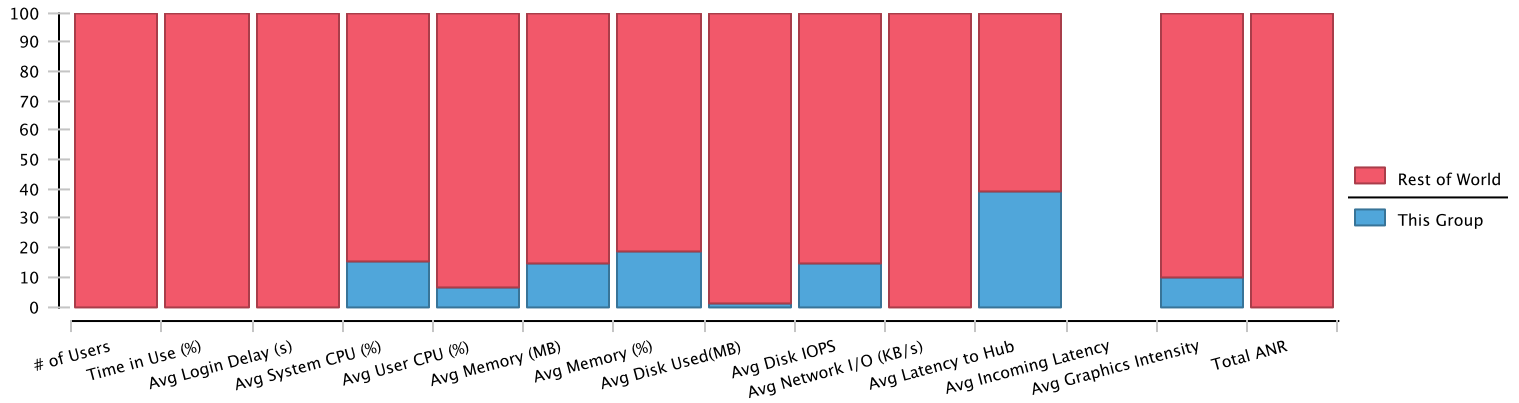

Machine group: WXPX86-DD1

Machines in group: 10

Group Summary

Group	# of Users	Time in Use (%)	Avg. Login Delay (s)	Avg. System CPU (%)	Avg. User CPU (%)	Avg. Mem Used (MB)	Avg. Mem Used (%)	Avg. Disk Used (MB)	Avg. Disk I/O	Avg. Network KB/s	Avg. NRT to Hub	Avg. NRT Incoming	Avg. Graphics Intensity	Total ANR
Rest of World	13	31.35	0.05	1.77	1.62	0.87	23.32	273.62	3.86	15.13	1.47	0.00	88.03	37
WXPX86-DD1	0	0.00	0.00	0.32	0.11	0.15	5.37	3.43	0.65	0.00	0.95	0.00	9.70	0

Top Active Machines - Details

Machine	# of Users	Time in Use (%)	Avg. Login Delay (s)	Avg. System CPU (%)	Avg. User CPU (%)	Avg. Mem Used (MB)	Avg. Mem Used (%)	Avg. Disk Used (MB)	Avg. Disk I/O	Avg. Network KB/s	Avg. NRT to Hub	Avg. NRT Incoming	Avg. Graphics Intensity	Total ANR
WXPX86-DD1-1	0	0.00	0.00	0.31	0.16	0.15	15.47	2.82	0.48	0.00	0.92	0.00	9.33	0
WXPX86-DD1-9	0	0.00	0.00	0.32	0.14	0.16	18.25	4.72	0.35	0.00	0.99	0.00	10.44	0
WXPX86-DD1-5	0	0.00	0.00	0.31	0.14	0.14	14.85	2.92	0.53	0.00	0.95	0.00	9.37	0
WXPX86-DD1-8	0	0.00	0.00	0.30	0.12	0.14	15.19	2.80	0.89	0.00	0.95	0.00	9.34	0
WXPX86-DD1-10	0	0.00	0.00	0.29	0.12	0.14	14.83	2.91	0.38	0.00	0.96	0.00	9.36	0
WXPX86-DD1-4	0	0.00	0.00	0.31	0.11	0.14	15.03	2.87	0.70	0.00	0.88	0.00	9.37	0
WXPX86-DD1-7	0	0.00	0.00	0.30	0.10	0.14	15.07	2.88	0.43	0.00	0.95	0.00	9.37	0
WXPX86-DD1-2	0	0.00	0.00	0.31	0.09	0.14	15.08	2.90	0.36	0.00	1.10	0.00	9.33	0
WXPX86-DD1-6	0	0.00	0.00	0.32	0.09	0.14	14.89	2.80	0.48	0.00	0.99	0.00	9.32	0
WXPX86-DD1-3	0	0.00	0.00	0.32	0.08	0.14	14.89	2.85	0.38	0.00	0.88	0.00	9.33	0