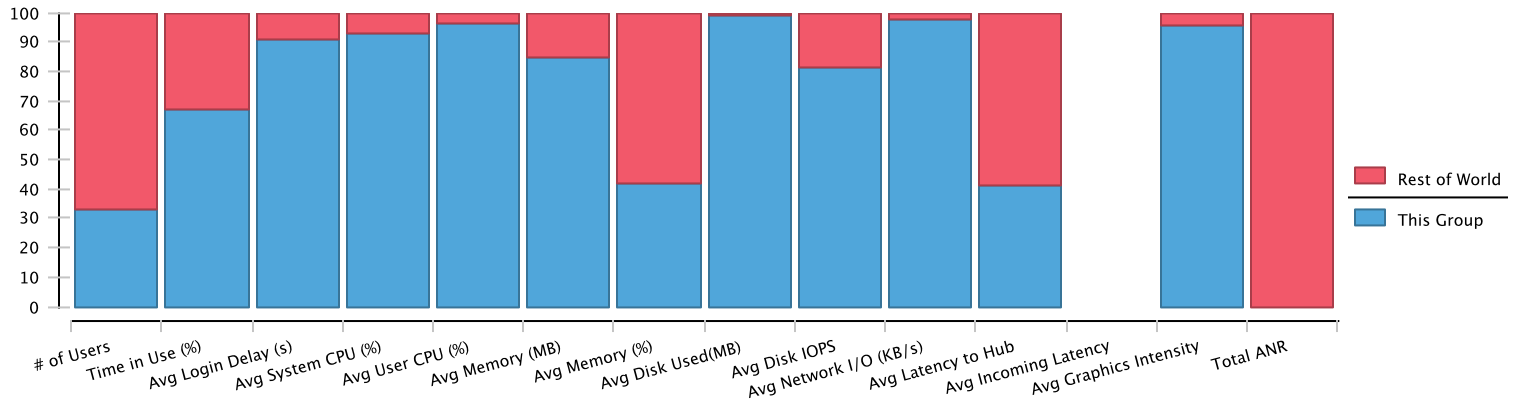

Machine group: Physical Machines

Machines in group: 15

Group Summary

Group	# of Users	Time in Use (%)	Avg. Login Delay (s)	Avg. System CPU (%)	Avg. User CPU (%)	Avg. Mem Used (MB)	Avg. Mem Used (%)	Avg. Disk Used (MB)	Avg. Disk I/O	Avg. Network KB/s	Avg. NRT to Hub	Avg. NRT Incoming	Avg. Graphics Intensity	Total ANR
Rest of World	10	8.66	0.00	0.50	0.25	0.34	15.54	9.27	2.10	0.38	1.46	0.00	17.72	39
Physical Machines	5	17.58	0.05	6.71	6.62	1.84	11.09	1,306.64	9.24	16.65	1.03	0.00	405.84	0

Top Active Machines - Details

Machine	# of Users	Time in Use (%)	Avg. Login Delay (s)	Avg. System CPU (%)	Avg. User CPU (%)	Avg. Mem Used (MB)	Avg. Mem Used (%)	Avg. Disk Used (MB)	Avg. Disk I/O	Avg. Network KB/s	Avg. NRT to Hub	Avg. NRT Incoming	Avg. Graphics Intensity	Total ANR
atl-11460	1	96.09	0.58	6.19	13.03	1.90	60.37	41.94	13.02	0.54	0.00	0.00	507.69	0
atl-11471	1	92.33	0.38	8.27	8.47	2.18	35.38	39.38	6.36	360.54	0.00	0.00	137.69	0
atl-11418	1	100.00	0.00	6.89	5.46	1.74	71.68	2,045.34	8.91	48.55	1.04	0.00	514.79	0
atl-11457	1	88.24	1.28	2.01	2.62	1.80	40.12	43.98	26.67	20.36	0.72	0.00	147.60	0
atl-11459	1	90.82	1.92	2.99	1.85	1.84	36.22	28.80	6.63	7.86	1.15	0.00	152.46	0