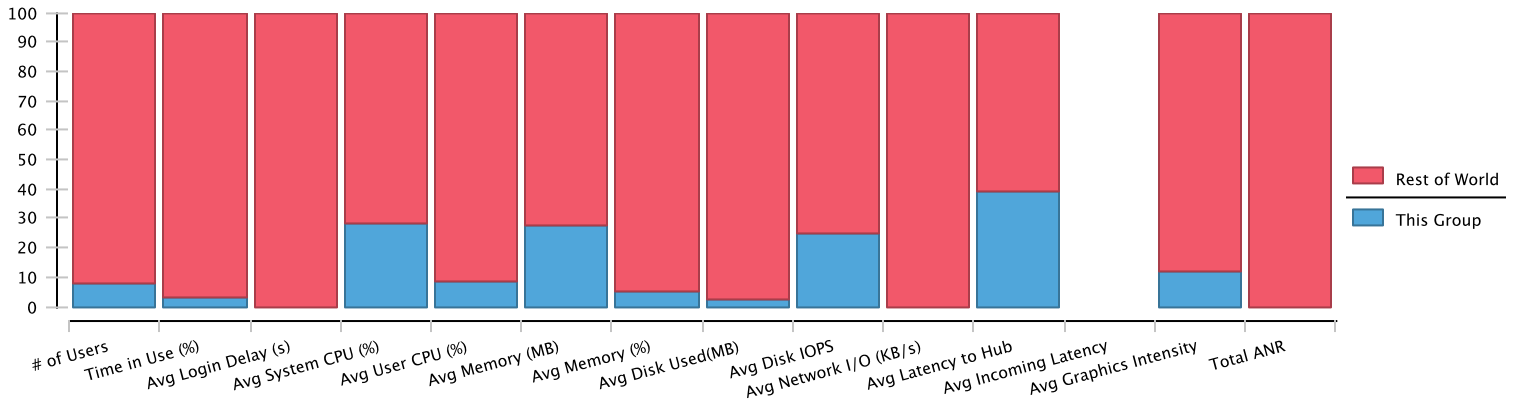

Machine group: Nissho WinXP Group 1

Machines in group: 5

Group Summary

Group	# of Users	Time in Use (%)	Avg. Login Delay (s)	Avg. System CPU (%)	Avg. User CPU (%)	Avg. Mem Used (MB)	Avg. Mem Used (%)	Avg. Disk Used (MB)	Avg. Disk I/O	Avg. Network KB/s	Avg. NRT to Hub	Avg. NRT Incoming	Avg. Graphics Intensity	Total ANR
Rest of World	12	25.32	0.05	1.69	1.49	0.64	25.23	260.23	3.55	17.03	1.50	0.00	82.40	44
Nissho WinXP Group 1	1	0.92	0.00	0.66	0.14	0.25	1.40	5.86	1.16	0.00	0.98	0.00	11.49	0

Top Active Machines - Details

Machine	# of Users	Time in Use (%)	Avg. Login Delay (s)	Avg. System CPU (%)	Avg. User CPU (%)	Avg. Mem Used (MB)	Avg. Mem Used (%)	Avg. Disk Used (MB)	Avg. Disk I/O	Avg. Network KB/s	Avg. NRT to Hub	Avg. NRT Incoming	Avg. Graphics Intensity	Total ANR
WXPX86-LW	0	0.00	0.00	2.72	0.25	0.64	49.63	18.52	4.03	0.00	1.10	0.00	10.19	0
WXPX86-SG	1	100.00	0.00	0.46	0.22	0.39	23.17	8.75	1.40	0.00	1.17	0.00	24.42	0
WXPX86-DD1-4	0	0.00	0.00	0.31	0.11	0.14	15.03	2.87	0.70	0.00	0.88	0.00	9.37	0
WXPX86-DD1-7	0	0.00	0.00	0.30	0.10	0.14	15.07	2.88	0.43	0.00	0.95	0.00	9.37	0