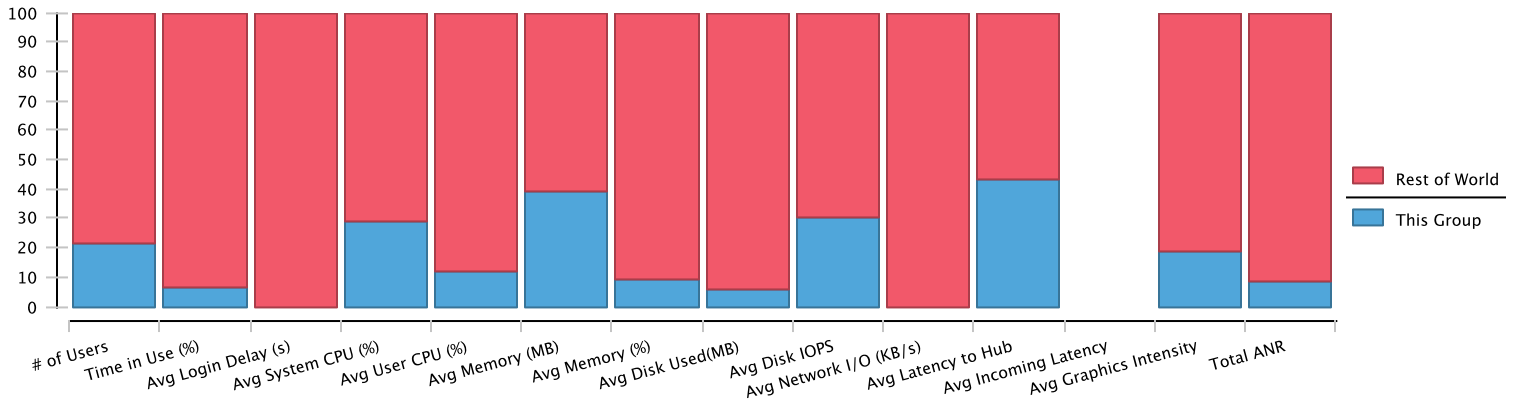

Machine group: VMware Host labvd03.lwl.corp

Machines in group: 6

Group Summary

Group	# of Users	Time in Use (%)	Avg. Login Delay (s)	Avg. System CPU (%)	Avg. User CPU (%)	Avg. Mem Used (MB)	Avg. Mem Used (%)	Avg. Disk Used (MB)	Avg. Disk I/O	Avg. Network KB/s	Avg. NRT to Hub	Avg. NRT Incoming	Avg. Graphics Intensity	Total ANR
Rest of World	11	23.43	0.05	1.60	1.40	0.60	24.79	242.78	3.40	16.32	1.45	0.00	76.36	22
VMware Host labvd03.lwl.corp	3	1.72	0.00	0.66	0.19	0.39	2.54	14.26	1.47	0.00	1.09	0.00	17.60	2

Top Active Machines - Details

Machine	# of Users	Time in Use (%)	Avg. Login Delay (s)	Avg. System CPU (%)	Avg. User CPU (%)	Avg. Mem Used (MB)	Avg. Mem Used (%)	Avg. Disk Used (MB)	Avg. Disk I/O	Avg. Network KB/s	Avg. NRT to Hub	Avg. NRT Incoming	Avg. Graphics Intensity	Total ANR
WXPX86-LW	0	0.00	0.00	2.72	0.25	0.64	49.63	18.52	4.03	0.00	1.10	0.00	10.19	0
WXPX86-SG	1	100.00	0.00	0.46	0.22	0.39	23.17	8.75	1.40	0.00	1.17	0.00	24.42	0
WXPX86-DK	1	100.00	0.00	0.18	0.19	0.54	47.22	14.07	2.94	0.00	1.29	0.00	108.98	24
WXPX86-SR	0	0.00	0.00	0.14	0.07	0.29	16.84	10.75	1.48	0.00	1.30	0.00	8.88	0
W7PX86-TR	1	0.00	0.00	0.14	0.05	0.31	25.61	15.02	0.61	0.00	1.34	0.00	5.25	0