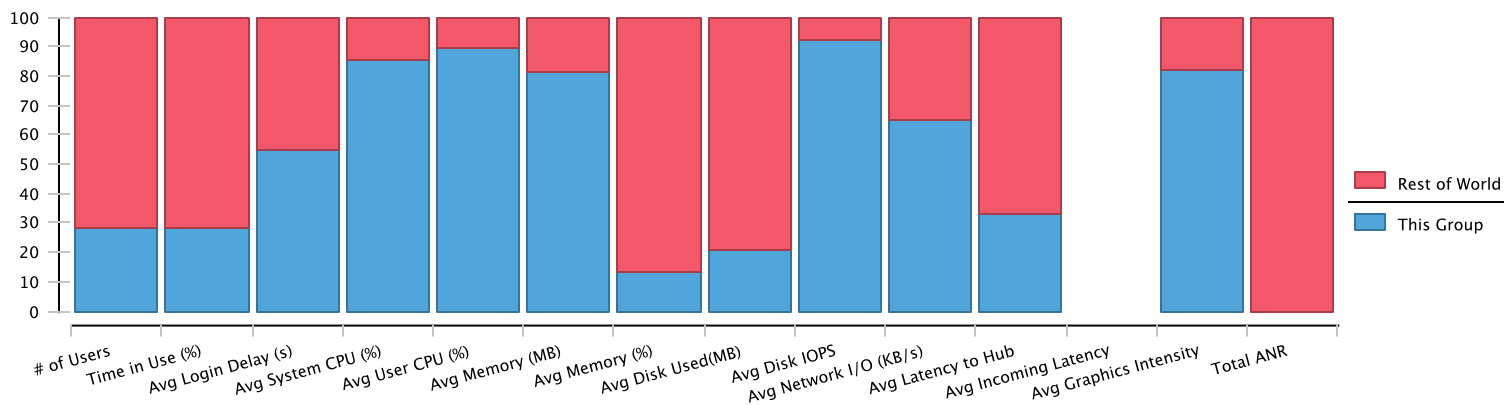

Time range: October 30, 2011 8:16:39 PM to October 31, 2011 8:16:39 PM US/Eastern

Machine group: Citrix Beijing Office - SE group

Machines in group: 7

Group Summary

Group	# of Users	Time in Use (%)	Avg. Login Delay (s)	Avg. System CPU (%)	Avg. User CPU (%)	Avg. Mem Used (MB)	Avg. Mem Used (%)	Avg. Disk Used (MB)	Avg. Disk I/O	Avg. Network KB/s	Avg. NRT to Hub	Avg. NRT Incoming	Avg. Graphics Intensity	Total ANR
Rest of World	10	18.81	0.02	1.17	0.89	0.48	22.99	257.83	1.85	5.91	1.46	0.00	61.01	43
Citrix Beijing Office - SE group	4	7.40	0.03	6.90	7.42	2.12	3.63	66.75	21.68	11.09	0.72	0.00	283.00	0

Top Active Machines - Details

Machine	# of Users	Time in Use (%)	Avg. Login Delay (s)	Avg. System CPU (%)	Avg. User CPU (%)	Avg. Mem Used (MB)	Avg. Mem Used (%)	Avg. Disk Used (MB)	Avg. Disk I/O	Avg. Network KB/s	Avg. NRT to Hub	Avg. NRT Incoming	Avg. Graphics Intensity	Total ANR
atl-11460	1	96.09	0.58	6.19	13.03	1.90	60.37	41.94	13.02	0.54	0.00	0.00	507.69	0
atl-11471	1	92.33	0.38	8.27	8.47	2.18	35.38	39.38	6.36	360.54	0.00	0.00	137.69	0
atl-11457	1	88.24	1.28	2.01	2.62	1.80	40.12	43.98	26.67	20.36	0.72	0.00	147.60	0
atl-11453	1	100.00	0.00	6.60	1.07	2.32	50.30	135.24	51.37	3.13	0.00	0.00	274.05	0