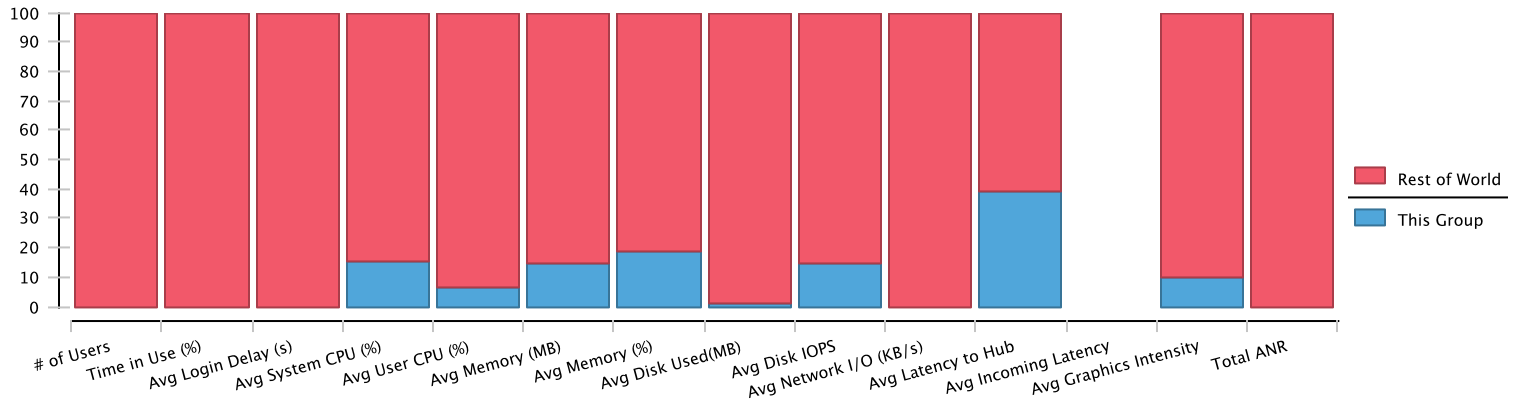

Machine group: VMware Host labvd02.lwl.corp

Machines in group: 12

Group Summary

Group	# of Users	Time in Use (%)	Avg. Login Delay (s)	Avg. System CPU (%)	Avg. User CPU (%)	Avg. Mem Used (MB)	Avg. Mem Used (%)	Avg. Disk Used (MB)	Avg. Disk I/O	Avg. Network KB/s	Avg. NRT to Hub	Avg. NRT Incoming	Avg. Graphics Intensity	Total ANR
Rest of World	13	31.35	0.05	1.77	1.62	0.87	23.32	273.62	3.86	15.13	1.47	0.00	88.03	37
VMware Host labvd02.lwl.corp	0	0.00	0.00	0.32	0.11	0.15	5.37	3.43	0.65	0.00	0.95	0.00	9.70	0

Top Active Machines - Details

Machine	# of Users	Time in Use (%)	Avg. Login Delay (s)	Avg. System CPU (%)	Avg. User CPU (%)	Avg. Mem Used (MB)	Avg. Mem Used (%)	Avg. Disk Used (MB)	Avg. Disk I/O	Avg. Network KB/s	Avg. NRT to Hub	Avg. NRT Incoming	Avg. Graphics Intensity	Total ANR
WXPX86-DD1-1	0	0.00	0.00	0.31	0.16	0.15	15.47	2.82	0.48	0.00	0.92	0.00	9.33	0
WXPX86-DD1-9	0	0.00	0.00	0.32	0.14	0.16	18.25	4.72	0.35	0.00	0.99	0.00	10.44	0
WXPX86-DD1-5	0	0.00	0.00	0.31	0.14	0.14	14.85	2.92	0.53	0.00	0.95	0.00	9.37	0
WXPX86-DD1-8	0	0.00	0.00	0.30	0.12	0.14	15.19	2.80	0.89	0.00	0.95	0.00	9.34	0
WXPX86-DD1-10	0	0.00	0.00	0.29	0.12	0.14	14.83	2.91	0.38	0.00	0.96	0.00	9.36	0
WXPX86-DD1-4	0	0.00	0.00	0.31	0.11	0.14	15.03	2.87	0.70	0.00	0.88	0.00	9.37	0
WXPX86-DD1-7	0	0.00	0.00	0.30	0.10	0.14	15.07	2.88	0.43	0.00	0.95	0.00	9.37	0
WXPX86-DD1-2	0	0.00	0.00	0.31	0.09	0.14	15.08	2.90	0.36	0.00	1.10	0.00	9.33	0
WXPX86-DD1-6	0	0.00	0.00	0.32	0.09	0.14	14.89	2.80	0.48	0.00	0.99	0.00	9.32	0
WXPX86-DD1-3	0	0.00	0.00	0.32	0.08	0.14	14.89	2.85	0.38	0.00	0.88	0.00	9.33	0