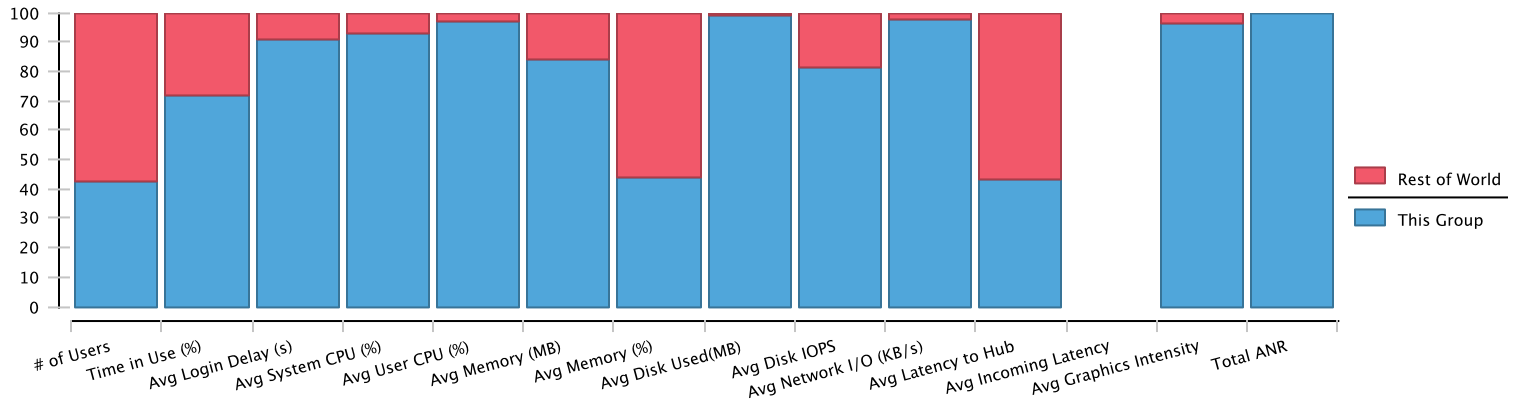

Machine group: Dell win server 2008

Machines in group: 21

Group Summary

Group	# of Users	Time in Use (%)	Avg. Login Delay (s)	Avg. System CPU (%)	Avg. User CPU (%)	Avg. Mem Used (MB)	Avg. Mem Used (%)	Avg. Disk Used (MB)	Avg. Disk I/O	Avg. Network KB/s	Avg. NRT to Hub	Avg. NRT Incoming	Avg. Graphics Intensity	Total ANR
Rest of World	8	7.35	0.00	0.49	0.22	0.33	14.90	8.78	2.05	0.38	1.47	0.00	16.21	0
Dell win server 2008	6	18.86	0.05	6.32	6.31	1.77	11.72	1,221.29	8.98	16.63	1.12	0.00	382.41	9

Top Active Machines - Details

Machine	# of Users	Time in Use (%)	Avg. Login Delay (s)	Avg. System CPU (%)	Avg. User CPU (%)	Avg. Mem Used (MB)	Avg. Mem Used (%)	Avg. Disk Used (MB)	Avg. Disk I/O	Avg. Network KB/s	Avg. NRT to Hub	Avg. NRT Incoming	Avg. Graphics Intensity	Total ANR
atl-11460	1	96.09	0.58	6.19	13.03	1.90	60.37	41.94	13.02	0.54	0.00	0.00	507.69	0
atl-11471	1	92.33	0.38	8.27	8.47	2.18	35.38	39.38	6.36	360.54	0.00	0.00	137.69	0
tntatl-1223	1	100.00	0.00	2.59	5.86	1.15	53.44	91.68	10.17	0.00	0.00	0.00	115.92	23
atl-11418	1	100.00	0.00	6.89	5.46	1.74	71.68	2,045.34	8.91	48.55	1.04	0.00	514.79	0
atl-11457	1	88.24	1.28	2.01	2.62	1.80	40.12	43.98	26.67	20.36	0.72	0.00	147.60	0
atl-11459	1	90.82	1.92	2.99	1.85	1.84	36.22	28.80	6.63	7.86	1.15	0.00	152.46	0
WXPX86-DK	1	100.00	0.00	0.18	0.19	0.54	47.22	14.07	2.94	0.00	1.29	0.00	108.98	24