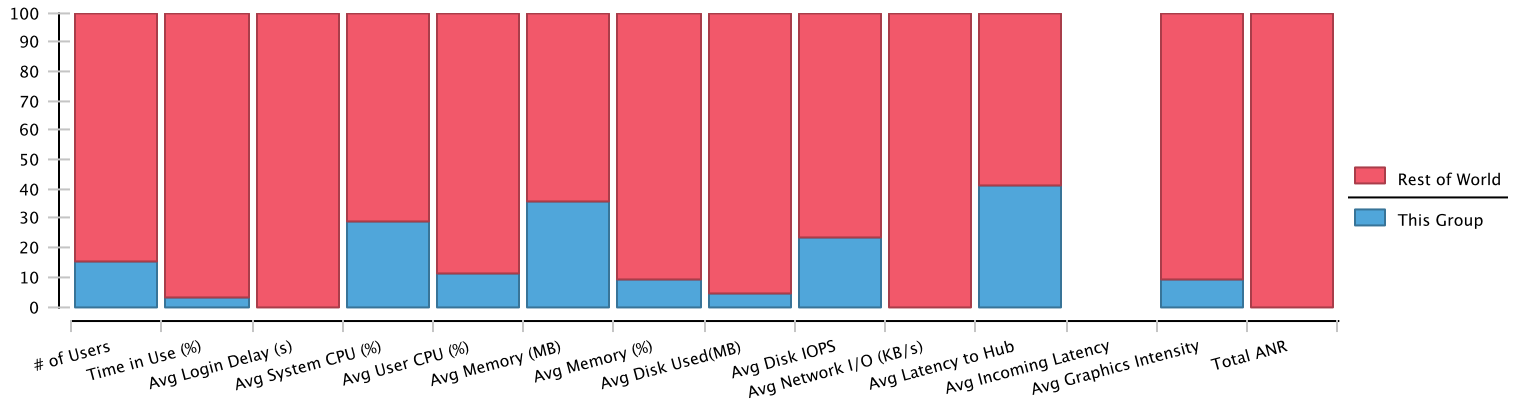

Machine group: Terminal Services

Machines in group: 6

Group Summary

Group	# of Users	Time in Use (%)	Avg. Login Delay (s)	Avg. System CPU (%)	Avg. User CPU (%)	Avg. Mem Used (MB)	Avg. Mem Used (%)	Avg. Disk Used (MB)	Avg. Disk I/O	Avg. Network KB/s	Avg. NRT to Hub	Avg. NRT Incoming	Avg. Graphics Intensity	Total ANR
Rest of World	11	24.27	0.05	1.61	1.41	0.61	24.86	245.20	3.45	16.32	1.46	0.00	77.97	45
Terminal Services	2	0.88	0.00	0.65	0.18	0.34	2.47	11.68	1.07	0.00	1.02	0.00	7.89	0

Top Active Machines - Details

Machine	# of Users	Time in Use (%)	Avg. Login Delay (s)	Avg. System CPU (%)	Avg. User CPU (%)	Avg. Mem Used (MB)	Avg. Mem Used (%)	Avg. Disk Used (MB)	Avg. Disk I/O	Avg. Network KB/s	Avg. NRT to Hub	Avg. NRT Incoming	Avg. Graphics Intensity	Total ANR
WXPX86-LW	0	0.00	0.00	2.72	0.25	0.64	49.63	18.52	4.03	0.00	1.10	0.00	10.19	0
WXPX86-SG	1	100.00	0.00	0.46	0.22	0.39	23.17	8.75	1.40	0.00	1.17	0.00	24.42	0
WXPX86-FL0-5	0	0.00	0.00	0.30	0.11	0.22	18.14	3.44	0.48	0.00	0.94	0.00	8.55	0
W7PX86-TR	1	0.00	0.00	0.14	0.05	0.31	25.61	15.02	0.61	0.00	1.34	0.00	5.25	0