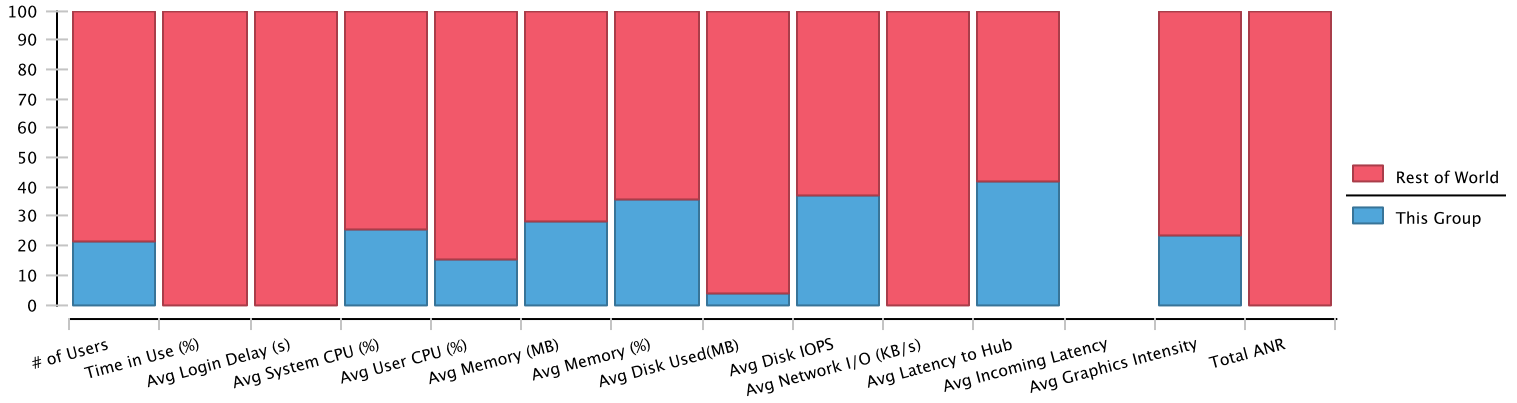

Machine group: WXPX86-FL2

Machines in group: 10

Group Summary

Group	# of Users	Time in Use (%)	Avg. Login Delay (s)	Avg. System CPU (%)	Avg. User CPU (%)	Avg. Mem Used (MB)	Avg. Mem Used (%)	Avg. Disk Used (MB)	Avg. Disk I/O	Avg. Network KB/s	Avg. NRT to Hub	Avg. NRT Incoming	Avg. Graphics Intensity	Total ANR
Rest of World	11	9.42	0.02	0.81	0.61	0.37	20.40	94.30	1.70	6.11	1.18	0.00	33.57	45
WXPX86-FL2	3	0.00	0.00	0.28	0.11	0.15	11.49	3.81	1.01	0.00	0.86	0.00	10.27	0

Top Active Machines - Details

Machine	# of Users	Time in Use (%)	Avg. Login Delay (s)	Avg. System CPU (%)	Avg. User CPU (%)	Avg. Mem Used (MB)	Avg. Mem Used (%)	Avg. Disk Used (MB)	Avg. Disk I/O	Avg. Network KB/s	Avg. NRT to Hub	Avg. NRT Incoming	Avg. Graphics Intensity	Total ANR
WXPX86-FL2-9	1	0.00	0.00	0.29	0.12	0.15	16.16	3.95	1.01	0.00	0.95	0.00	10.26	0
WXPX86-FL2-6	0	0.00	0.00	0.29	0.12	0.15	15.80	4.20	0.98	0.00	0.93	0.00	10.16	0
WXPX86-FL2-4	1	0.00	0.00	0.29	0.12	0.15	15.92	3.97	0.60	0.00	0.98	0.00	10.29	0
WXPX86-FL2-1	1	0.00	0.00	0.29	0.11	0.15	15.94	3.92	0.58	0.00	0.95	0.00	10.29	0
WXPX86-FL2-2	1	0.00	0.00	0.30	0.11	0.15	15.51	4.03	0.87	0.00	0.94	0.00	10.16	0
WXPX86-FL2-8	0	0.00	0.00	0.32	0.11	0.14	15.09	3.91	0.78	0.00	0.93	0.00	9.37	0
WXPX86-FL2-10	1	0.00	0.00	0.28	0.11	0.15	16.01	3.80	0.93	0.00	0.92	0.00	10.30	0
WXPX86-FL2-3	0	0.00	0.00	0.31	0.11	0.14	14.72	3.96	0.90	0.00	1.01	0.00	9.39	0
WXPX86-FL2-7	1	0.00	0.00	0.30	0.10	0.15	17.82	3.90	0.61	0.00	0.88	0.00	10.29	0
WXPX86-FL2-5	0	0.00	0.00	0.31	0.10	0.14	14.94	3.82	0.61	0.00	0.95	0.00	9.39	0