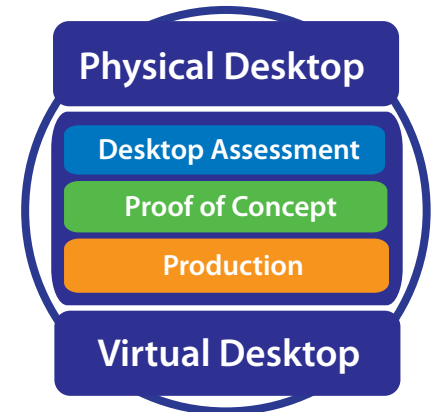

organization direction by fully assessing your infrastructure for its next generation desktop fitness. The solution provides detailed reports and comprehensive information about your infrastructure for decision support and a clear path forward.

Desktop Assessment, Infrastructure Analysis, Recommended Design

Stratusphere FIT is your first and easiest step on the path to virtualizing enterprise desktops. Use Stratusphere's comprehensive VDI Fit analyzer and detailed reports to assess your organization's current network, user, and application usage.

Stratusphere FIT monitors and logs a variety of individual desktop and key user performance metrics at all integral levels of your infrastructure – from the desktop and user, to the network, to the data center, to the SAN.

After your data collection period, usually a two week minimum to ensure accuracy, Stratusphere FIT enables you to generate summary and detailed reports, giving you decision support information at a glance. These assessment reports are an essential component to ensuring a successful design and deployment of your next desktop strategy. Investing in an assessment is a sure way to save time, money and ensure success protecting your reputation!