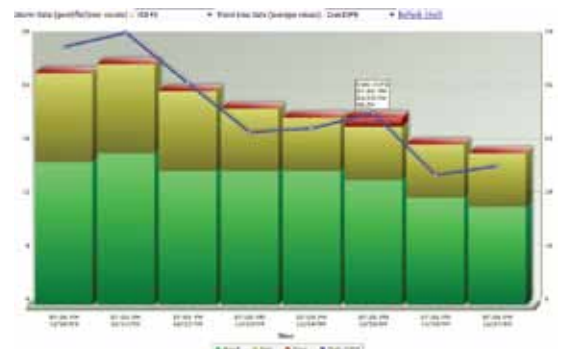

Qualified Partner Network

Liquidware Labs has built a network of partners who are trained and licensed to assess your organization with Liquidware Labs Stratusphere FIT, a comprehensive assessment solution that incorporates industry proven methodologies and technologies to ensure you have the information needed for a desktop strategy based on your actual user and application usage patterns.

Liquidware Labs Certified Partners can guide and work side-by-side with you every step of the way of your project.

VDI User Experience & Disk IOPS
Green Good • Yellow Fair • Red Poor