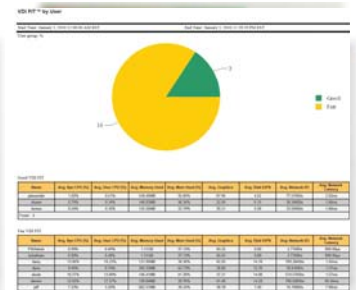

Assess hundreds to tens of thousands of users from a single workstation

Record all user & application usage patterns

Identify the good, fair, poor candidates for VDI

Used by the top VMware, Citrix & Microsoft partners around the world

Authorized Liquidware Labs Partner

VDI Fit Profile Weighting

Identified VDI Fit Candidates

Over 50 built-in assessment reports!