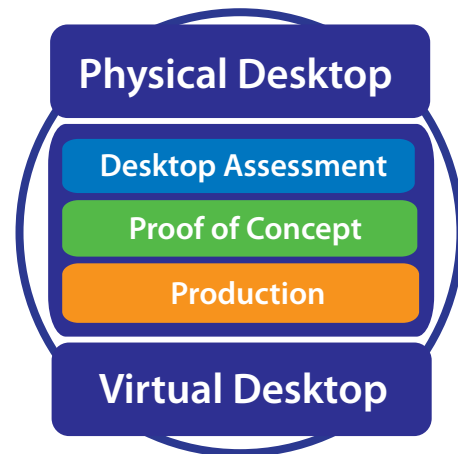

Perhaps you've considered migrating to the latest operating system such as Microsoft Windows 7 or maybe you are considering deploying a virtual desktop to deliver a consistent user experience. Investing in an assessment is a sure way to save time, money and ensure success protecting your reputation!

Desktop Assessment, Infrastructure Analysis, Recommended Design

Liquidware Labs Stratusphere is your first and easiest step on the path to virtualizing enterprise desktops. Use Stratusphere's comprehensive VDI Fit analyzer and detailed reports to assess your organization's current network, user, and application usage. Stratusphere delivers the information you need about your organization to provide decision support for your next steps.

During your assessment, Stratusphere monitors and logs a variety of individual desktop and key user performance metrics at all integral levels of your infrastructure – from the network, user, application datacenter and storage systems.

After your data collection period, usually a two week minimum to ensure accuracy, your qualified partner will work with you to generate summary and detailed reports that will provide you with decision support information at a glance. These assessment reports are an essential component to ensuring a successful design and deployment of your next desktop strategy.